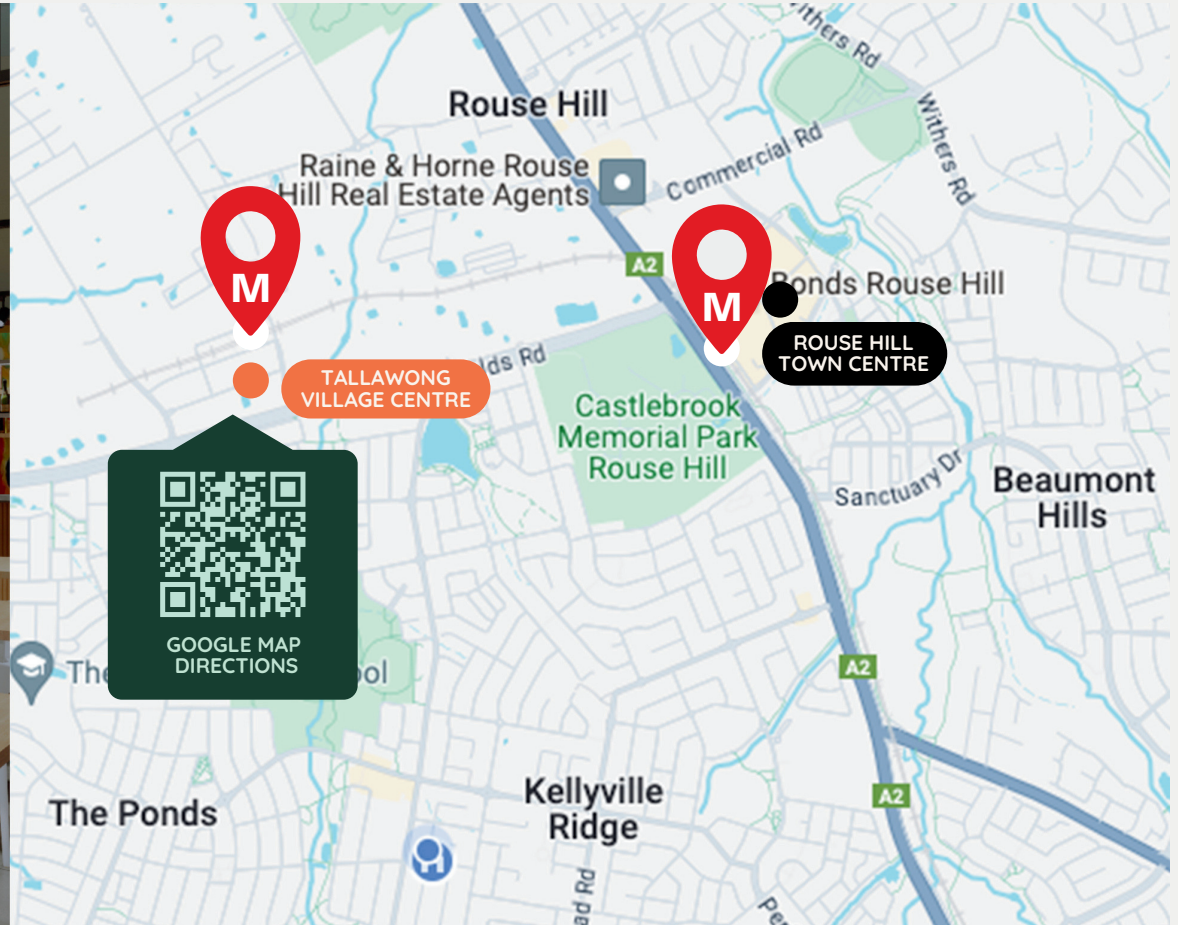

HOW TO FIND US

COLOURFUL WINE ART & CRAFT STUDIO

Monday 9 - 6pm
Tuesday 9 - 6pm
Wednesday 9 - 6pm
Thursday 9 - 10pm
Friday 11 - 10:30pm
Saturday 11 - 10:30pm
Sunday 11 - 5pm

**GROUND FLOOR, SHOP 34,
TALLAWONG VILLAGE CENTRE
2 CONFERTA AVENUE,
TALLAWONG NSW 2762**

**LOCATE US ON THE CENTRE MAP
GROUND FLOOR, SHOP 34!**

**COLOURFUL WINE STUDIO LINKS -
ADD TO YOUR HOMEPAGE FOR
EASY ACCESS!**

KEY

- ROUSE HILL TOWN CENTRE
- TALLAWONG VILLAGE CENTRE
- 📍 METRO STATION

PARKING RATES

3 HOURS FREE PARKING